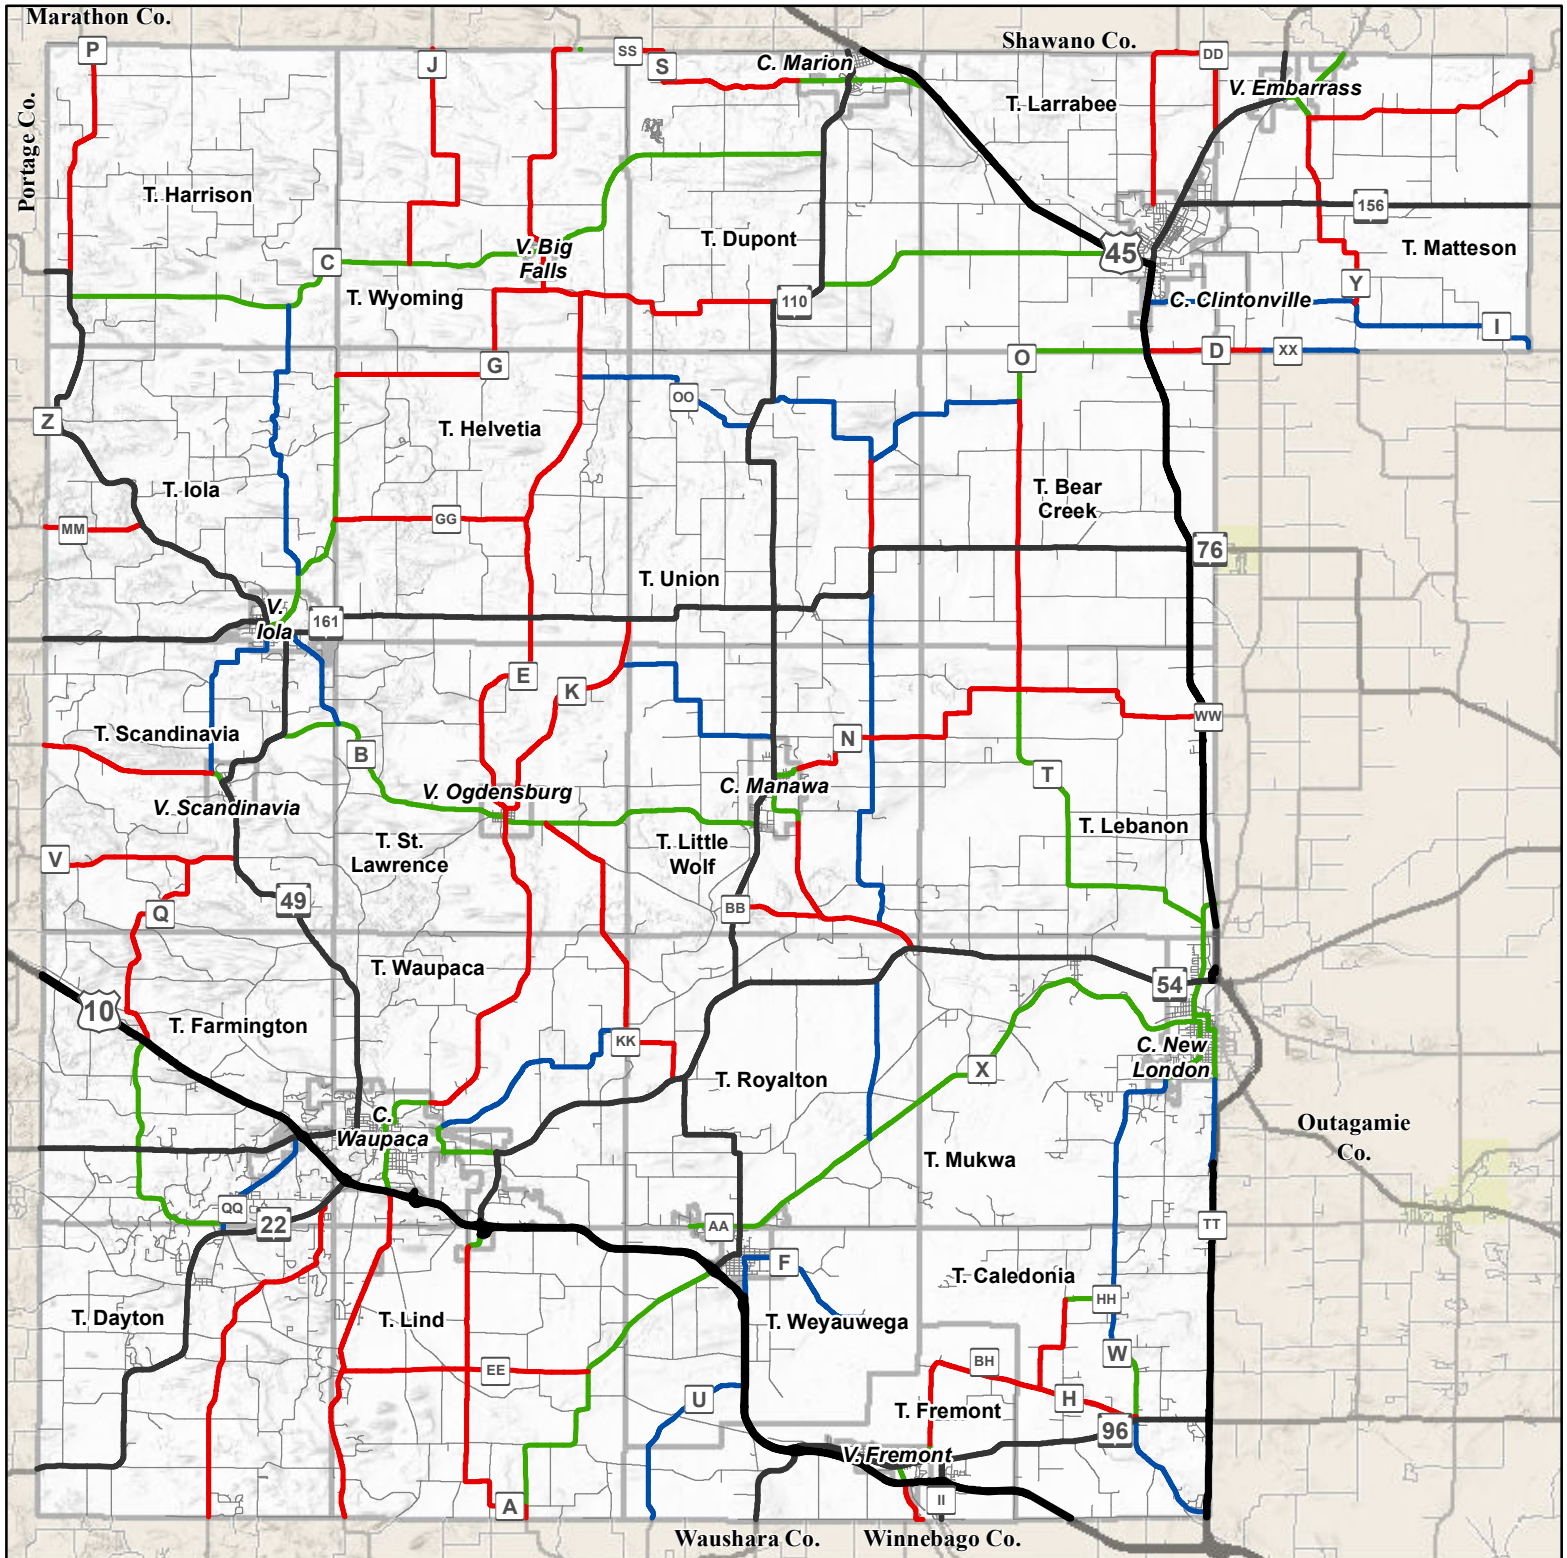

# Waupaca County Highway Department

## 2019 Seasonal Weight Limits Posted and Class 'B' Roads

County Highway Weight Limit

-  Unposted
-  6 Ton / 10 Ton
-  Class 'B'

**\*\* See reverse side for list of posted & unposted road segments**