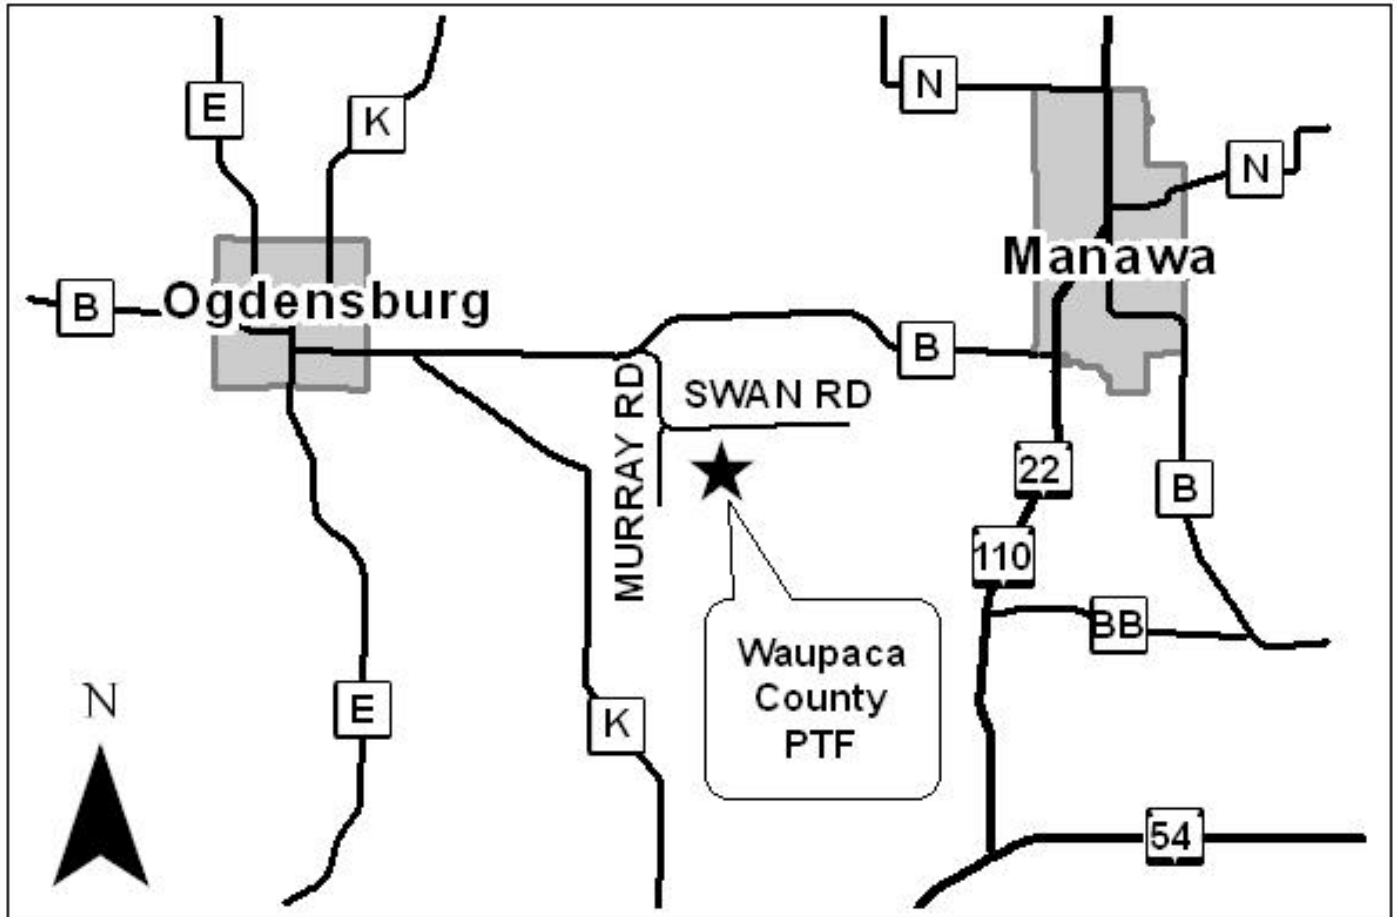

**WAUPACA COUNTY
PROCESSING & TRANSFER FACILITY (PTF)
E4981 Swan Road, Manawa**

Hours of Operation

Monday - Friday	7 a.m. - 3 p.m.
Saturday (5/1 - 10/31)	7 a.m. - 1 p.m.
Saturday (11/1 - 4/30)	7 a.m. - 11 a.m.