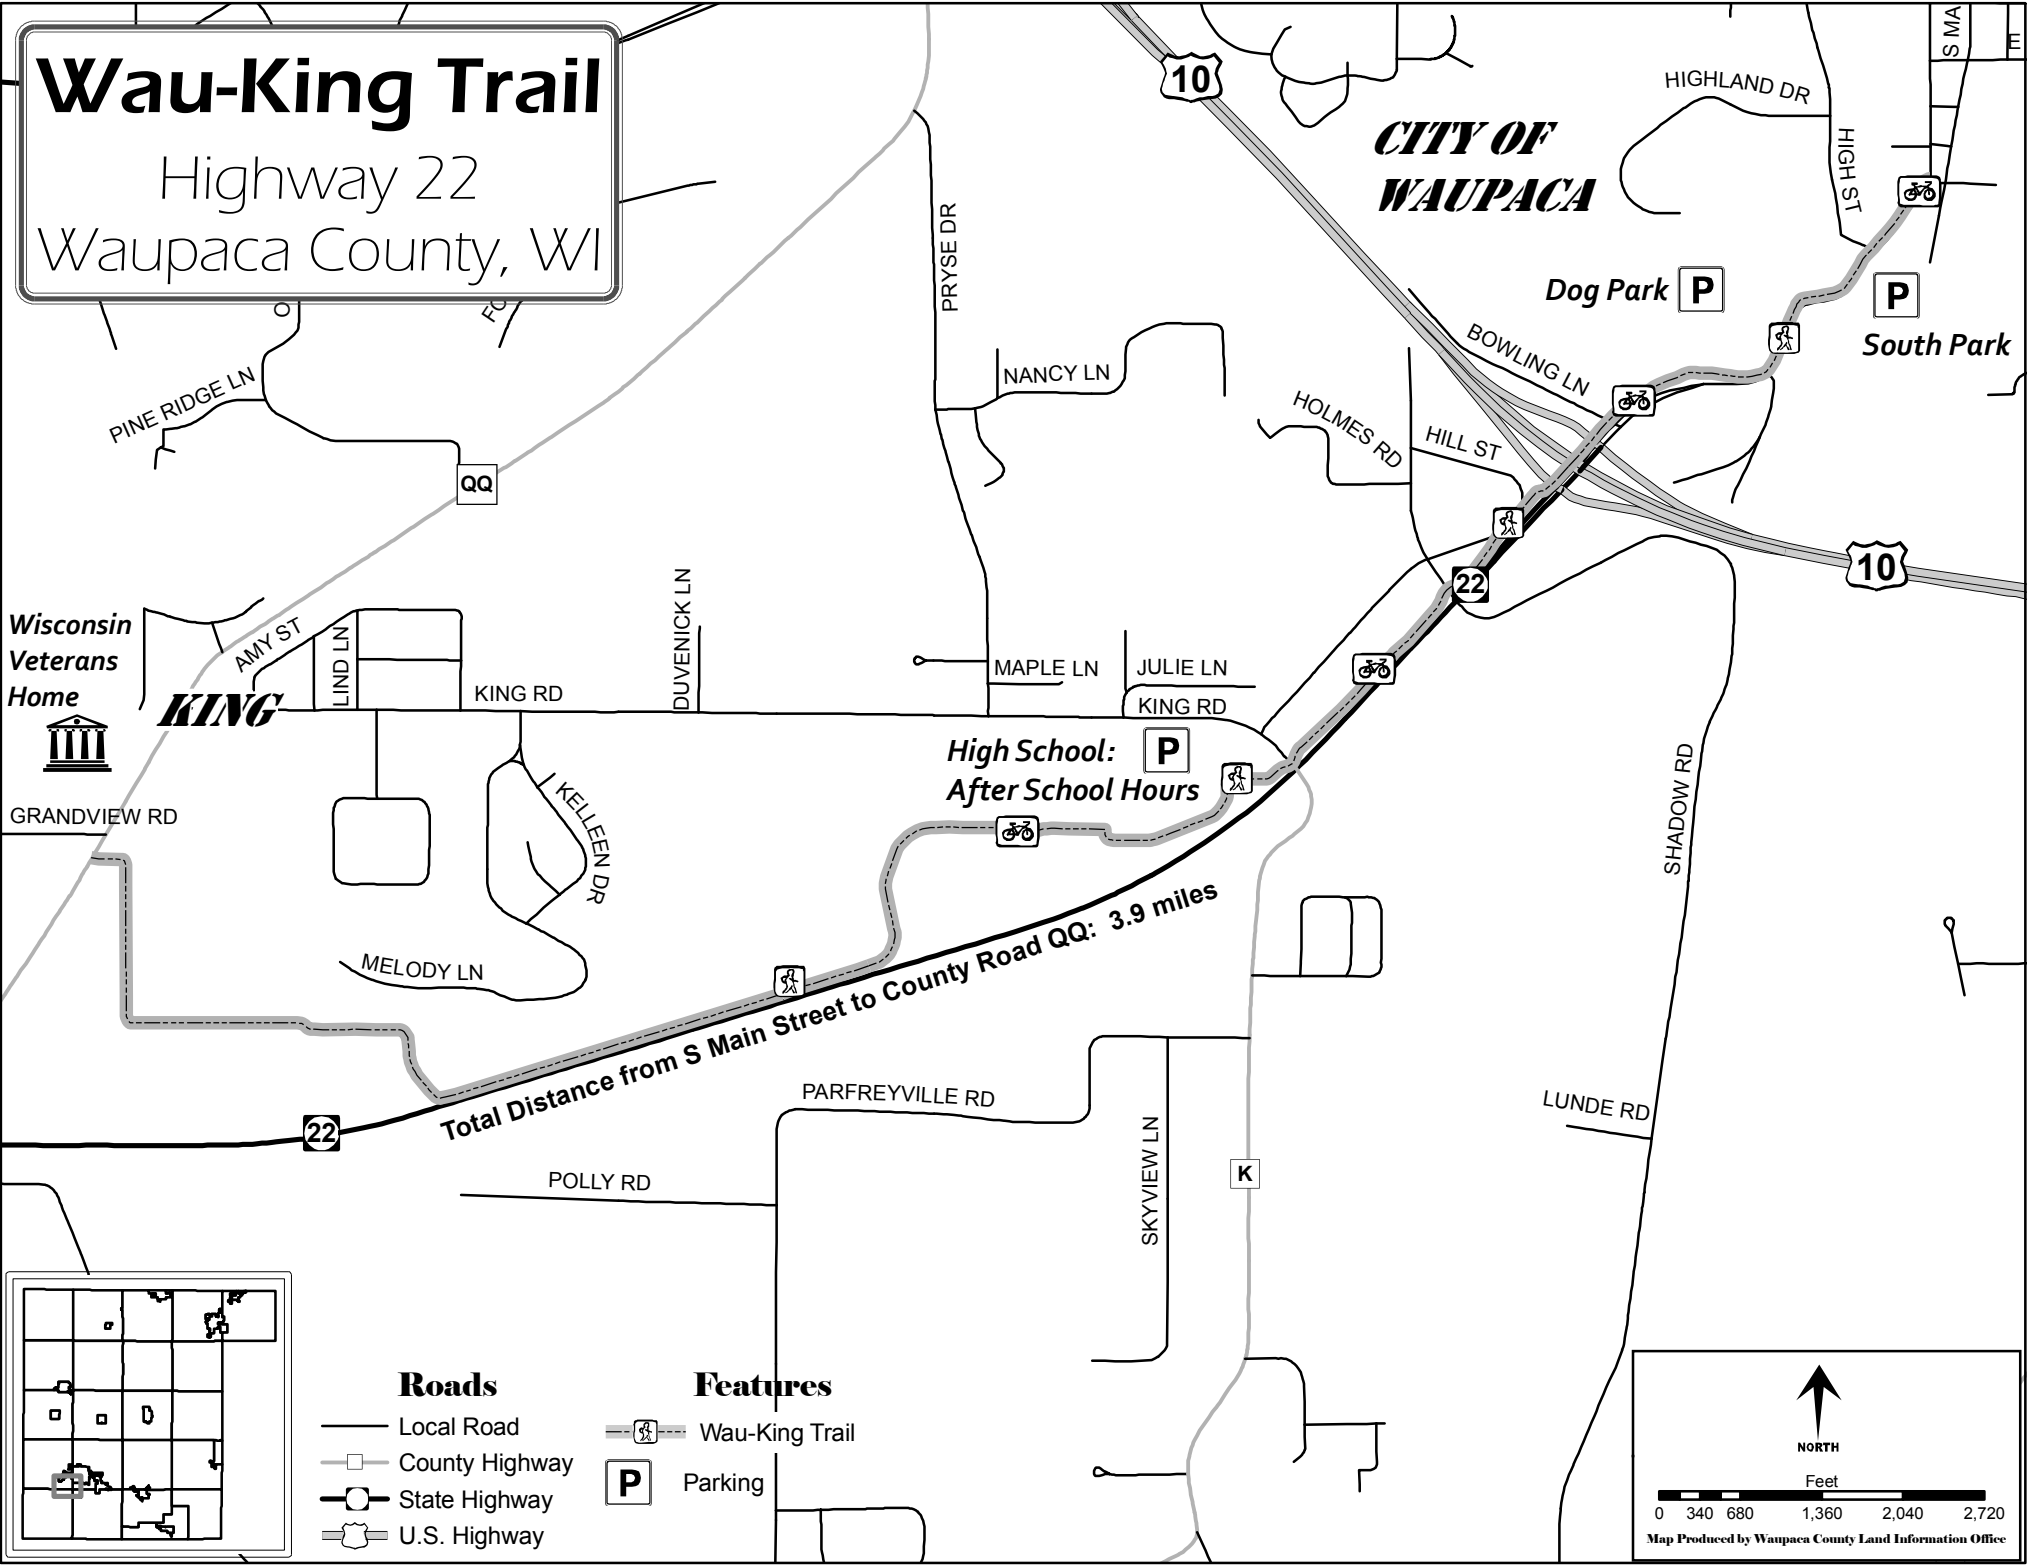

Wau-King Trail

Highway 22
Waupaca County, WI

**CITY OF
WAUPACA**

Wisconsin
Veterans
Home

KING

High School:
After School Hours

Dog Park **P**

P
South Park

Total Distance from S Main Street to County Road QQ: 3.9 miles

- | Roads | Features |
|----------------|----------------|
| Local Road | Wau-King Trail |
| County Highway | Parking |
| State Highway | |
| U.S. Highway | |